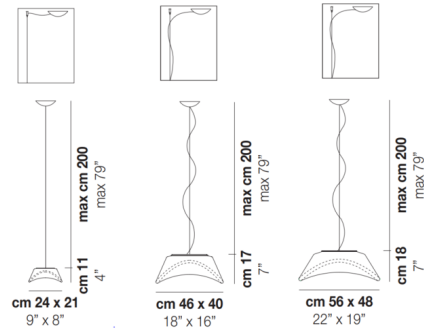

Shown in satin nickel / white

Specifications

COLOR White
 BODY FINISH Satin Nickel
 WATTAGE 150W
 DIMMER Standard 120V
 DIMENSIONS 18"W x 7"H x 16"D
 BULB NOT INCLUDED 2 x A19/Medium (E26)/75W/120V Incandescent