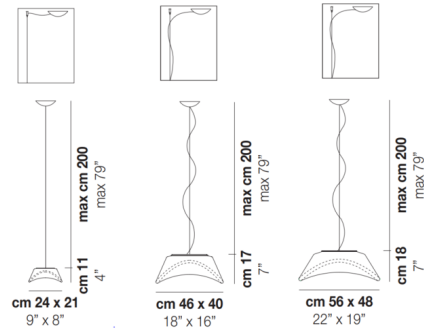

Shown in satin nickel / white

Specifications

COLOR . . . . . White
BODY FINISH . . . . . Satin Nickel
WATTAGE 150W
DIMMER . . . . . Standard 120V
DIMENSIONS . . . . . 18"W x 7"H x 16"D
BULB NOT INCLUDED . . . . . 2 x A19/Medium (E26)/75W/120V Incandescent

CLICK TO VIEW PRODUCT

Notes: