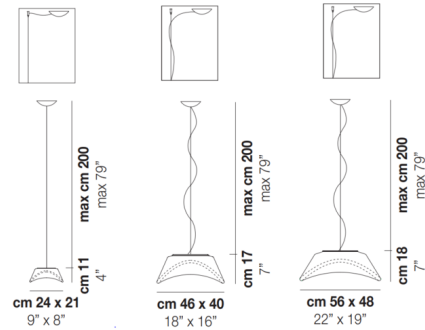

## Balance Pendant By Vistosi

### Specifications

COLOR . . . . . White  
 BODY FINISH . . . . . Satin Nickel  
 WATTAGE . . . . . 150W  
 DIMMER . . . . . Standard 120V  
 DIMENSIONS . . . . . 18"W x 7"H x 16"D  
 BULB NOT INCLUDED . . . . . 2 x A19/Medium (E26)/75W/120V Incandescent