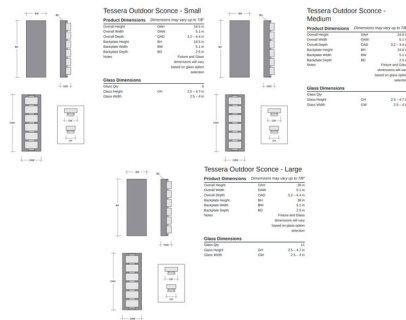

### Specifications

COLOR . . . . . Tessera Wave Cast Glass  
 BODY FINISH . . . . . Textured Black  
 WATTAGE . . . . . 34W  
 DIMMER . . . . . Standard 120V  
 DIMENSIONS . . . . . 5.1"W x 18.5"H x 3.2"D  
 INTEGRATED LED MODULE . . . . . 1 x LED/34W/120V LED  
 COUNTRY OF ORIGIN . . . . . United States