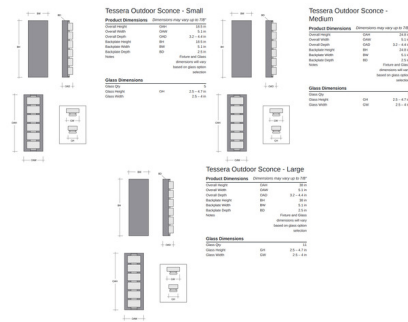

Shown in textured black / tessera wave cast glass

Specifications

COLOR	Tessera Wave Cast Glass
BODY FINISH	Textured Black
WATTAGE	34W
DIMMER	Standard 120V
DIMENSIONS	5.1"W x 18.5"H x 3.2"D
INTEGRATED LED MODULE	1 x LED/34W/120V LED
COUNTRY OF ORIGIN	United States