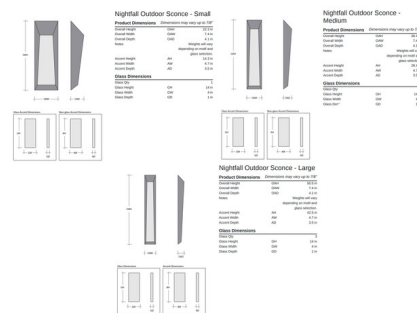

Technical Information

COLOR RENDERING	93 CRI
LAMP COLOR	3000K
LUMENS/WATT	110.47
LUMINOUS FLUX	2099 lumens

CLICK TO VIEW PRODUCT

Notes: