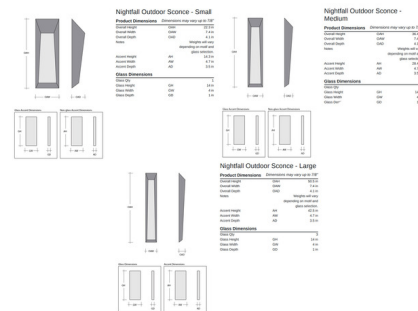

Description

The Nightfall Outdoor Dark Sky Wall Light brings a decorative beauty to your exterior space. The smooth rectangular frame holds an inner accent plate allowing your personal style to shine. Note: Dimmable with Triac (standard) or Low Voltage Electronic Dimmers, sold separately. Dark Sky Ordinance was developed as outdoor lighting standards that reduce glare, light trespass, and sky glow. Designed to emit no light above the 90 degree horizontal plane. Features AAMA-2604 rated finishes with a lifetime coastal finish warranty.

Shown in argento grey / euclid motif

Specifications

COLOR Euclid Motif
 BODY FINISH Argento Grey
 WATTAGE 38W
 DIMMER Standard 120V
 DIMENSIONS 7.4"W x 22.3"H x 4.1"D
 INTEGRATED LED MODULE 2 x LED/19W/120V LED
 COUNTRY OF ORIGIN United States