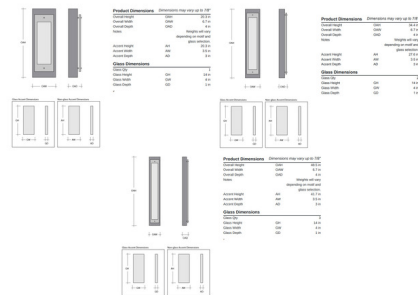

CLICK TO VIEW PRODUCT

Notes: