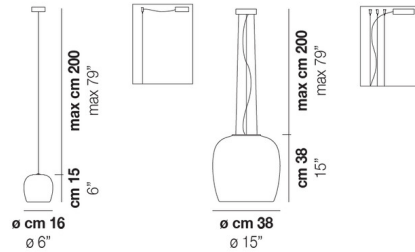

Description

The Implode Pendant represents the illusion of a surface created by the implosion of a volume. The glass, due to its density, reveals the gradations of multiple layers of white crystal and transparent.

Shown in white / white

Specifications

COLOR	White
BODY FINISH	White
WATTAGE	60W
DIMMER	Standard 120V
DIMENSIONS	6"W x 6"H
BULB NOT INCLUDED	1 x JCD/G9/60W/120V Halogen
OTHER BULB OPTIONS	1 x JCD/G9/120V LED

Technical Information

PRODUCT DIMENSIONS	Cable: 79"L
--------------------	-------------

CLICK TO VIEW PRODUCT

Notes: