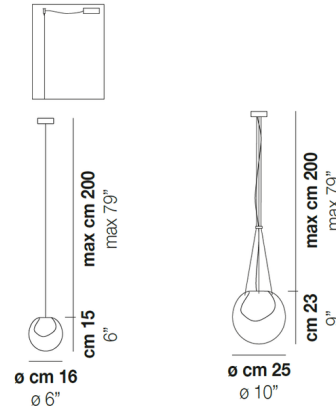

By Vistosi

Description

The gleaming POC pendant is an elegant glass globe with an internal membrane that creates dynamic plays of light and makes each piece unique. Cluster multiple pendants in a dining area, living room or bedroom for a dramatic effect. The 6 inch diameter pendant includes a swag hook which can be used to position the light away from the canopy if needed.

Shown in satin nickel / crystal

Specifications

COLOR Crystal
BODY FINISH Satin Nickel
WATTAGE 60W
DIMMER Standard 120V
DIMENSIONS 6"W x 6"H
BULB NOT INCLUDED 1 x JCD/G9/60W/120V Halogen
OTHER BULB OPTIONS 1 x JCD/G9/120V LED