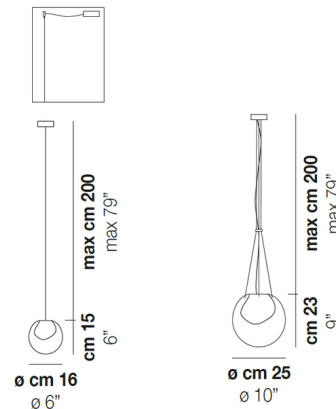

## POC Pendant

By Vistosi

### Description

The gleaming POC pendant is an elegant glass globe with an internal membrane that creates dynamic plays of light and makes each piece unique. Cluster multiple pendants in a dining area, living room or bedroom for a dramatic effect. The 6 inch diameter pendant includes a swag hook which can be used to position the light away from the canopy if needed.

### Specifications

COLOR	Crystal
BODY FINISH	Satin Nickel
WATTAGE	60W
DIMMER	Standard 120V
DIMENSIONS	6"W x 6"H
BULB NOT INCLUDED	1 x JCD/G9/60W/120V Halogen
OTHER BULB OPTIONS	1 x JCD/G9/120V LED

CLICK TO VIEW PRODUCT