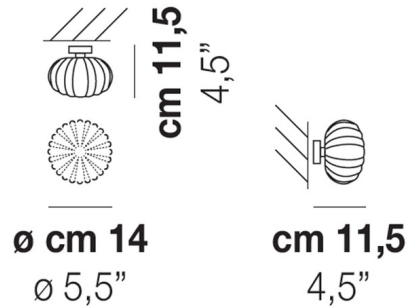

Lightology

lightology.com
866-954-4489
05-25-26

Project: _____

Company: _____

Location: _____ Fixture Type: _____

SPEC #: **VIS150898**

Approved On: _____ Approved By: _____

Diamante Wall / Ceiling Spot Light By Vistosi

Description

The Diamante Ceiling Light is the result of an exclusively artisanal process giving any space a refined touch.

Shown in nickel / crystal

Specifications

COLOR	Crystal
BODY FINISH	Nickel
WATTAGE	60W
DIMMER	Standard 120V
DIMENSIONS	5.5"W x 4.5"H
BULB NOT INCLUDED	1 x JCD/G9/60W/120V Halogen
OTHER BULB OPTIONS	1 x JCD/G9/120V LED