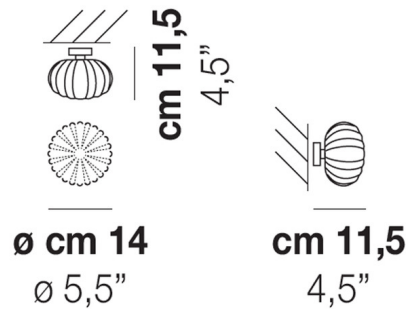

### Specifications

COLOR	Crystal
BODY FINISH	Nickel
WATTAGE	60W
DIMMER	Standard 120V
DIMENSIONS	5.5"W x 4.5"H
BULB NOT INCLUDED	1 x JCD/G9/60W/120V Halogen
OTHER BULB OPTIONS	1 x JCD/G9/120V LED

CLICK TO VIEW PRODUCT