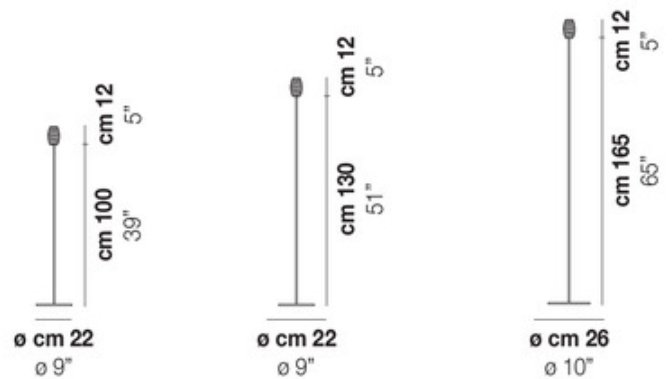

BRAND

Vistosi

DESCRIPTION

The Damasco Floor Lamp features a cocoon of blown glass with overlapping strands of molten glass creating a unique design of light. Available with Crystal or Amber threading. On/Off switch included.

Shown in: Nickel / Crystal

SHADE COLOR	Crystal
BODY FINISH	Nickel
WATTAGE	60W
DIMMER	Not Included
DIMENSIONS	9"W x 39"H
BULB NOT INCLUDED	
LAMP	1 x JCD/G9/60W/120V Halogen

SPEC # VISI50926

COMPANY	PROJECT	FIXTURE TYPE	APPROVED BY	DATE