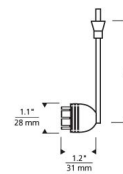

By Visual Comfort Architectural

Description

Freejack Tilt is a flexible minimalist head which rotates 360 degrees and lamp pivots 90 degrees. Finish available in Antique Bronze, or Satin Nickel. One 50 watt, 12 volt GU5.3 MR16 halogen bulb is required, but not included. Includes Freejack/Wall Monorail connector. 1.1 inch width x 1.2 inch depth x 2 inch, 6 inch, or 12 inch stem length. ETL listed. Requires accessory shade sold separately.

SHOWN WITH ROUND GLASS SHIELD (SOLD SEPARATELY)

Shown in satin nickel

Specifications

COLOR	N/A
BODY FINISH	Satin Nickel
WATTAGE	7W
DIMMER	Dimmable
DIMENSIONS	2"L x 1.1"W x 1.2"D
BULB NOT INCLUDED	1 x MR16/GU5.3 (bipin)/7W/12V LED