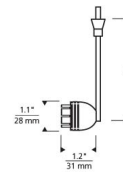

By Visual Comfort Architectural

Description

Freejack Tilt is a flexible minimalist head which rotates 360 degrees and lamp pivots 90 degrees. Finish available in Antique Bronze, or Satin Nickel. One 50 watt, 12 volt GU5.3 MR16 halogen bulb is required, but not included. Includes Freejack/Wall Monorail connector. 1.1 inch width x 1.2 inch depth x 2 inch, 6 inch, or 12 inch stem length. ETL listed. Requires accessory shade sold separately.

SHOWN WITH ROUND GLASS SHIELD (SOLD SEPARATELY)

Shown in satin nickel

Specifications

COLOR	N/A
BODY FINISH	Satin Nickel
WATTAGE	7W
DIMMER	Dimmable
DIMENSIONS	2"L x 1.1"W x 1.2"D
BULB NOT INCLUDED	1 x MR16/GU5.3 (bipin)/7W/12V LED