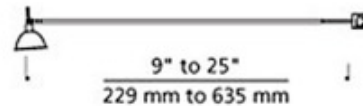

**BRAND**

Visual Comfort Modern

**DESCRIPTION**

Telescope wall was designed for Wall Monorail system only. Fixture telescopes from 9 inches to 25 inches and pivots at head to direct beam. Available in Satin Nickel finish. Low voltage MR16 lamp of up to 75 watts not included. Optional decorative accessories available, sold separately.

*Shown in: Satin Nickel*

<b>SHADE COLOR</b>	N/A
<b>BODY FINISH</b>	Satin Nickel
<b>WATTAGE</b>	8W
<b>DIMMER</b>	N/A
<b>DIMENSIONS</b>	25"L
<b>BULB NOT INCLUDED</b>	
<b>LAMP</b>	MR16/GU5.3 (bipin)/8W/12V LED