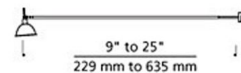

### Description

Telescope wall was designed for Wall Monorail system only. Fixture telescopes from 9 inches to 25 inches and pivots at head to direct beam. Available in Satin Nickel finish. Low voltage MR16 lamp of up to 75 watts not included. Optional decorative accessories available, sold separately.

### Specifications

COLOR	N/A
BODY FINISH	Satin Nickel
WATTAGE	8W
DIMMER	N/A
DIMENSIONS	25"L
BULB NOT INCLUDED	MR16/GU5.3 (bipin)/8W/12V LED

CLICK TO VIEW PRODUCT

Notes: