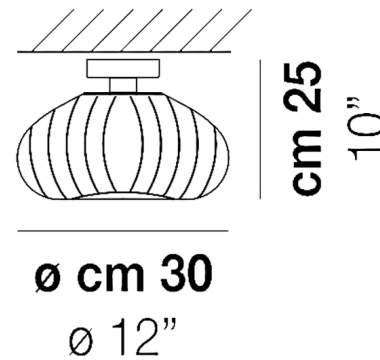

### Specifications

COLOR	Crystal
BODY FINISH	Nickel
WATTAGE	9W
DIMMER	Standard 120V
DIMENSIONS	12"W x 8"H
BULB NOT INCLUDED	1 x A19/Medium (E26)/9W/120V LED

CLICK TO VIEW PRODUCT

Notes: