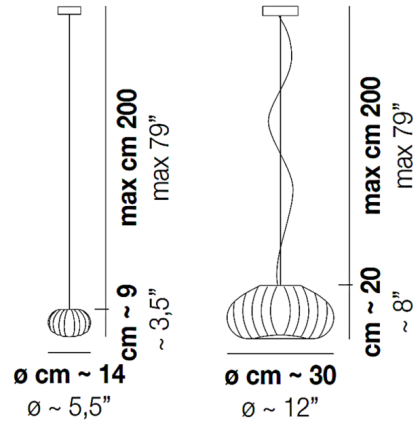

By Vistosi

Description

The Diamante Ceiling Light is the result of an exclusively artisanal process giving any space a refined touch.

Shown in nickel / crystal

Specifications

COLOR	Crystal
BODY FINISH	Nickel
WATTAGE	60W
DIMMER	Standard 120V
DIMENSIONS	5.5"W x 3.5"H
BULB NOT INCLUDED	1 x JCD/G9/60W/120V Halogen
OTHER BULB OPTIONS	1 x JCD/G9/120V LED

Technical Information

PRODUCT DIMENSIONS Adjustable Cable Length: 79"

CLICK TO VIEW PRODUCT

Notes: