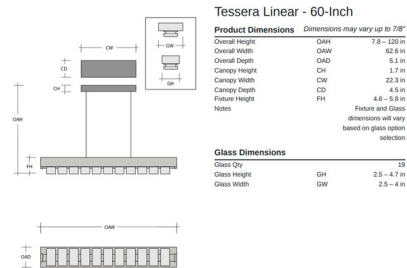

Specifications

COLOR Tessera Orb Cast Glass
 BODY FINISH Beige Silver
 WATTAGE 74W
 DIMMER Standard 120V
 DIMENSIONS 62.6"L x 5.1"W x 5.8"H
 INTEGRATED LED MODULE 1 x LED/74W/120V LED
 COUNTRY OF ORIGIN United States

Technical Information

PRODUCT DIMENSIONS Min/Max Adjustable Overall Height: 7.8" - 120"
 COLOR RENDERING 93 CRI
 LAMP COLOR 3000K
 LUMENS/WATT 112.66
 LUMINOUS FLUX 8337 lumens

Shown in beige silver / tessera orb cast glass