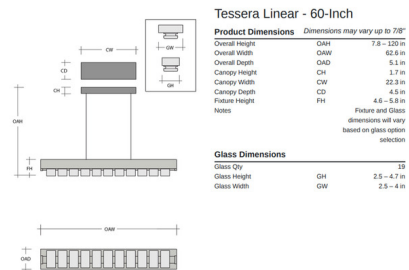

Specifications

COLOR Tessera Orb Cast Glass
 BODY FINISH Beige Silver
 WATTAGE 74W
 DIMMER Standard 120V
 DIMENSIONS 62.6"L x 5.1"W x 5.8"H
 INTEGRATED LED MODULE 1 x LED/74W/120V LED
 COUNTRY OF ORIGIN United States

Technical Information

PRODUCT DIMENSIONS Min/Max Adjustable Overall Height: 7.8" - 120"
 COLOR RENDERING 93 CRI
 LAMP COLOR 3000K
 LUMENS/WATT 112.66
 LUMINOUS FLUX 8337 lumens

Shown in beige silver / tessera orb cast glass