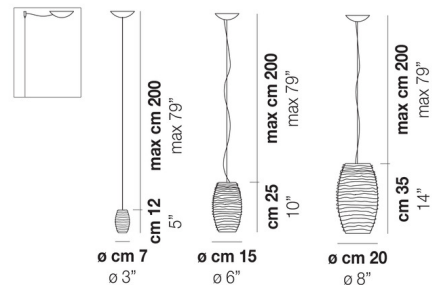

Description

The Damasco Pendant is a simple and elegant suspension, perfect in a variety of rooms in your home. Features a cocoon of blown glass with overlapping strands of molten glass creating a unique design of light. Available with a Crystal or Amber shade and Nickel finish. Canopy: 4.5 inch diameter.

Shown in nickel / crystal

Specifications

COLOR	Crystal
BODY FINISH	Nickel
WATTAGE	8W
DIMMER	Standard 120V
DIMENSIONS	8"W x 14"H
BULB NOT INCLUDED	1 x A19/Medium (E26)/8W/120V LED

CLICK TO VIEW PRODUCT

Notes: