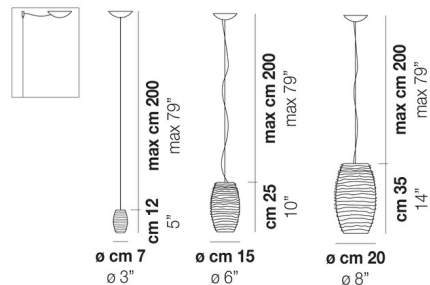

Description

The Damasco Pendant is a simple and elegant suspension, perfect in a variety of rooms in your home. Features a cocoon of blown glass with overlapping strands of molten glass creating a unique design of light. Available with a Crystal or Amber shade and Nickel finish. Canopy: 4.5 inch diameter.

Shown in nickel / crystal

Specifications

COLOR Crystal
 BODY FINISH Nickel
 WATTAGE 60W
 DIMMER Standard 120V
 DIMENSIONS 3"W x 5"H
 BULB NOT INCLUDED 1 x JCD/G9/60W/120V Halogen

Technical Information

PRODUCT DIMENSIONS Cable Length: 55"