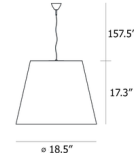

Specifications

COLOR White
BODY FINISH Chrome
WATTAGE 450W
DIMMER Standard 120V
DIMENSIONS 42.9"W x 34.6"H
BULB NOT INCLUDED 3 x T10/Medium (E26)/150W/120V Halogen
COUNTRY OF ORIGIN Italy

Technical Information

PRODUCT DIMENSIONS Cable Length: 118"

Shown in chrome / white

CLICK TO VIEW PRODUCT

Notes: