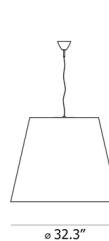

Description

The Amax Suspension features a Chrome-plated metal canopy with a White polyethylene shade and Red cable. Amax's clean-lined, tapered silhouette will complement a wide variety of interior decor styles.

Specifications

COLOR White
BODY FINISH Chrome
WATTAGE 450W
DIMMER Standard 120V
DIMENSIONS 42.9"W x 34.6"H
BULB NOT INCLUDED 3 x T10/Medium (E26)/150W/120V Halogen
COUNTRY OF ORIGIN Italy

Technical Information

PRODUCT DIMENSIONS Cable Length: 118"

Shown in chrome / white

CLICK TO VIEW PRODUCT

Notes: