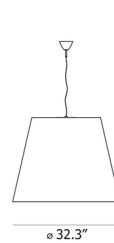

Description

The Amax Suspension features a Chrome-plated metal canopy with a White polyethylene shade and Red cable. Amax's clean-lined, tapered silhouette will complement a wide variety of interior decor styles.

Specifications

COLOR White
BODY FINISH Chrome
WATTAGE 450W
DIMMER Standard 120V
DIMENSIONS 42.9"W x 34.6"H
BULB NOT INCLUDED 3 x T10/Medium (E26)/150W/120V Halogen
COUNTRY OF ORIGIN Italy

Technical Information

PRODUCT DIMENSIONS Cable Length: 118"

Shown in chrome / white

CLICK TO VIEW PRODUCT

Notes: