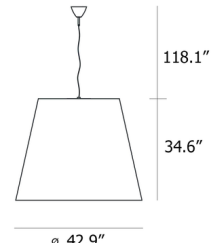

Specifications

COLOR White
BODY FINISH Chrome
WATTAGE 450W
DIMMER Standard 120V
DIMENSIONS 42.9"W x 34.6"H
BULB NOT INCLUDED 3 x T10/Medium (E26)/150W/120V Halogen
COUNTRY OF ORIGIN Italy

Technical Information

PRODUCT DIMENSIONS Cable Length: 118"

Shown in chrome / white

CLICK TO VIEW PRODUCT

Notes: