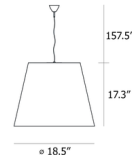

Specifications

COLOR White
BODY FINISH Chrome
WATTAGE 450W
DIMMER Standard 120V
DIMENSIONS 42.9"W x 34.6"H
BULB NOT INCLUDED 3 x T10/Medium (E26)/150W/120V Halogen
COUNTRY OF ORIGIN Italy

Technical Information

PRODUCT DIMENSIONS Cable Length: 118"

Shown in chrome / white

CLICK TO VIEW PRODUCT

Notes: