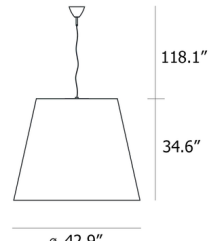

Specifications

COLOR White
BODY FINISH Chrome
WATTAGE 450W
DIMMER Standard 120V
DIMENSIONS 42.9"W x 34.6"H
BULB NOT INCLUDED 3 x T10/Medium (E26)/150W/120V Halogen
COUNTRY OF ORIGIN Italy

Technical Information

PRODUCT DIMENSIONS Cable Length: 118"

Shown in chrome / white

CLICK TO VIEW PRODUCT

Notes: