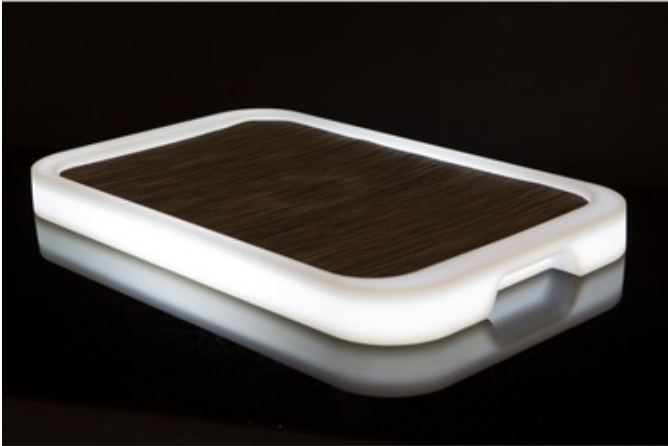

**BRAND** Imagilights

**DESCRIPTION**

Tron Rectangle LED tray features a light polymer frame with a color mix mode and LED with 50,000 hour lamp life. Fifty-six 3.36-watt, 120 volt LED lamps included. Lamp temperature is a high white color. Dimensions: 22W x 1.8H x 14L.

*Shown in: White*

<b>SHADE COLOR</b>	White
<b>BODY FINISH</b>	N/A
<b>WATTAGE</b>	3.36W
<b>DIMMER</b>	N/A
<b>DIMENSIONS</b>	22"L x 14"W x 2"H
<b>LAMP</b>	1 x LED/3.36W/120V LED
<b>ITEM NUMBER</b>	IMG151555