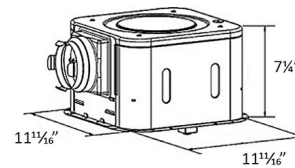

CLICK TO VIEW PRODUCT

Notes: