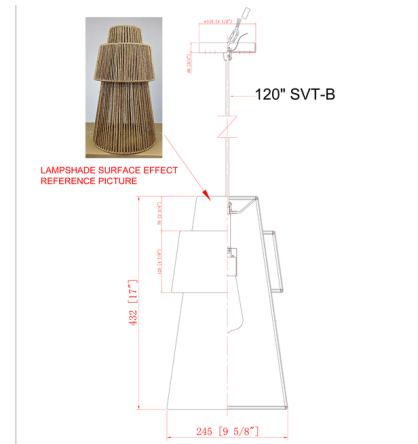

### Description

The Twill Pendant features an open weave in natural fiber, this elongated double-tiered cone pendant exudes elegance and accentuates its unique shape. NOTE: This is a cord hung pendant and includes 120 inch field adjustable cord.

### Specifications

COLOR . . . . . Natural  
BODY FINISH . . . . . Matte Black  
WATTAGE . . . . . 17W  
DIMMER . . . . . Standard 120V  
DIMENSIONS . . . . . 9.63\"W x 17\"H  
BULB NOT INCLUDED . . . . . 1 x A19/Medium (E26)/17W/120V LED  
COUNTRY OF ORIGIN . . . . . India

### Technical Information

PRODUCT DIMENSIONS . . . . . Cord Length: 120"

CLICK TO VIEW PRODUCT

Notes: