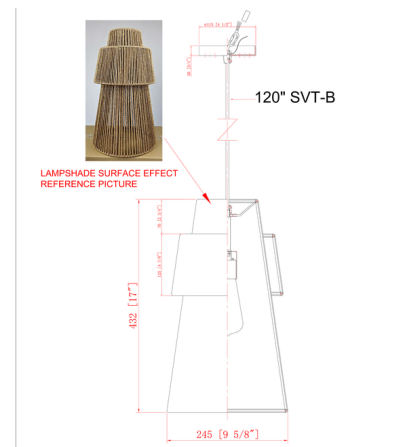

Description

The Twill Pendant features an open weave in natural fiber, this elongated double-tiered cone pendant exudes elegance and accentuates its unique shape. NOTE: This is a cord hung pendant and includes 120 inch field adjustable cord.

Shown in matte black / natural

Specifications

COLOR	Natural
BODY FINISH	Matte Black
WATTAGE	17W
DIMMER	Standard 120V
DIMENSIONS	9.63"W x 17"H
BULB NOT INCLUDED	1 x A19/Medium (E26)/17W/120V LED
COUNTRY OF ORIGIN	India

Technical Information

PRODUCT DIMENSIONS	Cord Length: 120"
--------------------	-------------------

CLICK TO VIEW PRODUCT

Notes: