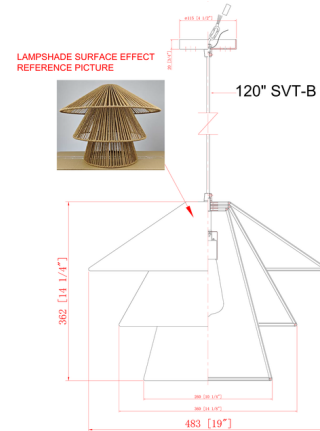

Description

Inspired by traditional architecture and worldly design, the Canton Rattan Pendant is a three-tier cone pendant made from natural rope that brings cultural warmth and elegance to any setting. NOTE: This is a cord hung pendant and includes 120 inch field adjustable cord.

Shown in matte black / natural

Specifications

COLOR	Natural
BODY FINISH	Matte Black
WATTAGE	17W
DIMMER	Standard 120V
DIMENSIONS	19"W x 14.25"H
BULB NOT INCLUDED	1 x A19/Medium (E26)/17W/120V LED
COUNTRY OF ORIGIN	India

Technical Information

PRODUCT DIMENSIONS	Cord Length: 120"
--------------------	-------------------

CLICK TO VIEW PRODUCT

Notes: