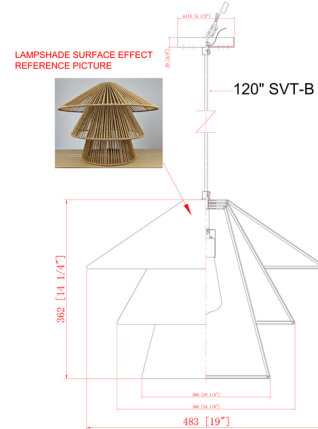

### Description

Inspired by traditional architecture and worldly design, the Canton Rattan Pendant is a three-tier cone pendant made from natural rope that brings cultural warmth and elegance to any setting. NOTE: This is a cord hung pendant and includes 120 inch field adjustable cord.

### Specifications

COLOR . . . . . Natural  
BODY FINISH . . . . . Matte Black  
WATTAGE . . . . . 17W  
DIMMER . . . . . Standard 120V  
DIMENSIONS . . . . . 19"W x 14.25"H  
BULB NOT INCLUDED . . . . . 1 x A19/Medium (E26)/17W/120V LED  
COUNTRY OF ORIGIN . . . . . India