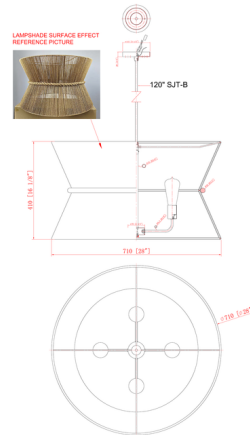

Description

The Coventry Pendant showcases a geometric silhouette with a sophisticated twist. The natural material is brought together with a refined rope band for an elevated look. NOTE: This is a cord hung pendant and includes 120 inch field adjustable cord.

Specifications

COLOR Natural
BODY FINISH Matte Black
WATTAGE 68W
DIMMER Standard 120V
DIMENSIONS 28"W x 16.125"H
BULB NOT INCLUDED 4 x A19/Medium (E26)/17W/120V LED
COUNTRY OF ORIGIN India

Technical Information

PRODUCT DIMENSIONS Cord Length: 120"

Notes:

Shown in matte black / natural

CLICK TO VIEW PRODUCT