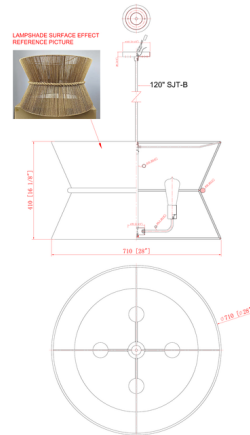

### Description

The Coventry Pendant showcases a geometric silhouette with a sophisticated twist. The natural material is brought together with a refined rope band for an elevated look. NOTE: This is a cord hung pendant and includes 120 inch field adjustable cord.

### Specifications

COLOR	Natural
BODY FINISH	Matte Black
WATTAGE	68W
DIMMER	Standard 120V
DIMENSIONS	28"W x 16.125"H
BULB NOT INCLUDED	4 x A19/Medium (E26)/17W/120V LED
COUNTRY OF ORIGIN	India

### Technical Information

PRODUCT DIMENSIONS	Cord Length: 120"
--------------------	-------------------

CLICK TO VIEW PRODUCT

Notes: