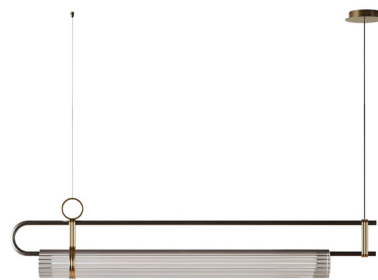

Lightology

lightology.com
866-954-4489
02-10-26

Project: _____

Company: _____

Location: _____ Fixture Type: _____

SPEC #: **ILP1518412**

Approved On: _____ Approved By: _____

Coulisse Linear Pendant

By Italmamp

Description

The Coulisse Linear Pendant features a sleek metal frame which supports a transparent ribbed glass diffuser. The glass surrounds the integrated LED light source and adds a rich visual texture to the design. Available with Brushed Light Gold accents or Matte Black and Oxide Red accents.

Specifications

COLOR . . . . . Transparent
BODY FINISH . . . . . Brushed Light Gold
WATTAGE 11W
DIMMER . . . . . Not Dimmable
DIMENSIONS . . . . . 59"L x 5"W x 13"H
INTEGRATED LED MODULE . . . . . 1 x LED/11W/120V LED

Technical Information

COLOR RENDERING . . . . . 90 CRI
LAMP COLOR 3000K
LUMENS/WATT 77.27
LUMINOUS FLUX . . . . . 850 lumens