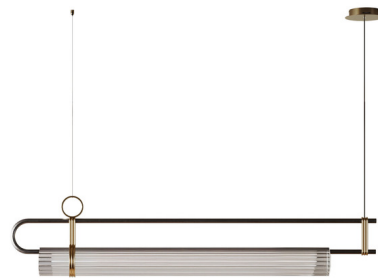

Lightology

lightology.com
866-954-4489
07-02-26

Project: _____

Company: _____

Location: _____ Fixture Type: _____

SPEC #: **ILP1518412**

Approved On: _____ Approved By: _____

Coulisse Linear Pendant By Italtamp

Description

The Coulisse Linear Pendant features a sleek metal frame which supports a transparent ribbed glass diffuser. The glass surrounds the integrated LED light source and adds a rich visual texture to the design. Available with Brushed Light Gold accents or Matte Black and Oxide Red accents.

Specifications

COLOR . . . . . Transparent
BODY FINISH . . . . . Brushed Light Gold
WATTAGE 11W
DIMMER . . . . . Not Dimmable
DIMENSIONS . . . . . 59"L x 5"W x 13"H
INTEGRATED LED MODULE . . . . . 1 x LED/11W/120V LED

Technical Information

COLOR RENDERING . . . . . 90 CRI
LAMP COLOR 3000K
LUMENS/WATT 77.27
LUMINOUS FLUX . . . . . 850 lumens