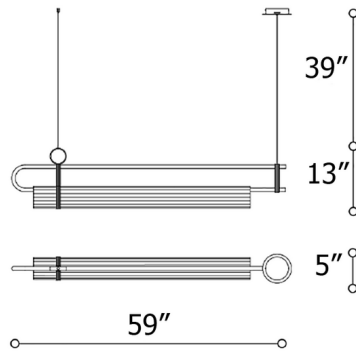

Shown in brushed light gold / transparent