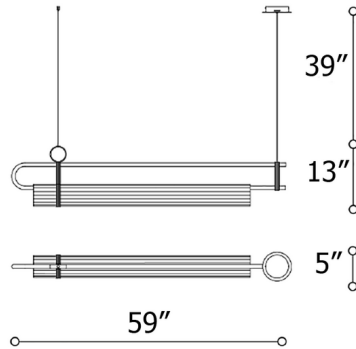

Shown in brushed light gold / transparent