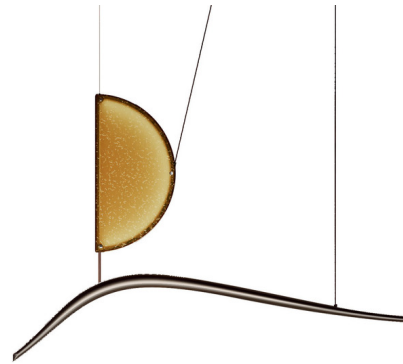

Lightology

lightology.com
866-954-4489
07-02-26

Project: _____

Company: _____

Location: _____ Fixture Type: _____

SPEC #: **ILP1518415**

Approved On: _____ Approved By: _____

Borealis Linear Pendant By Italtamp

Description

Equal parts lighting fixture and abstract sculpture, the Borealis Linear Pendant makes a stunning centerpiece over a dining table, counter, or in an entryway. The organically curved metal frame recalls the dance-like movements of the Northern Lights, and an artisan glass half-circle evokes the moon for a dazzling accent.

Shown in shiny midnight grey / amber

Specifications

COLOR	Amber
BODY FINISH	Shiny Midnight Grey
WATTAGE	26W
DIMMER	Not Dimmable
DIMENSIONS	50"L x 2"W x 34"H
INTEGRATED LED MODULE	1 x LED/26W/120V LED

Technical Information