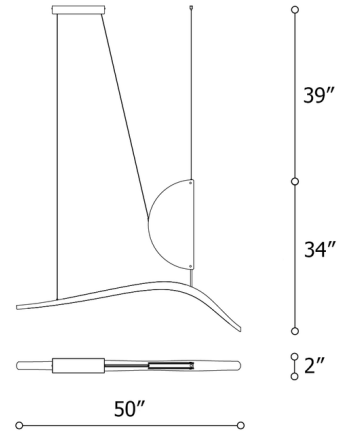

Description

Equal parts lighting fixture and abstract sculpture, the Borealis Linear Pendant makes a stunning centerpiece over a dining table, counter, or in an entryway. The organically curved metal frame recalls the dance-like movements of the Northern Lights, and an artisan glass half-circle evokes the moon for a dazzling accent.

Shown in shiny midnight grey / amber

Specifications

COLOR	Amber
BODY FINISH	Shiny Midnight Grey
WATTAGE	26W
DIMMER	Not Dimmable
DIMENSIONS	50"L x 2"W x 34"H
INTEGRATED LED MODULE	1 x LED/26W/120V LED

Technical Information