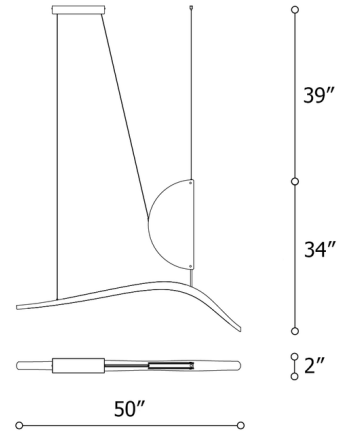

Lightology

lightology.com
866-954-4489
04-24-26

Project: _____

Company: _____

Location: _____ Fixture Type: _____

SPEC #: **ILP1518415**

Approved On: _____ Approved By: _____

Borealis Linear Pendant By Italtamp

Description

Equal parts lighting fixture and abstract sculpture, the Borealis Linear Pendant makes a stunning centerpiece over a dining table, counter, or in an entryway. The organically curved metal frame recalls the dance-like movements of the Northern Lights, and an artisan glass half-circle evokes the moon for a dazzling accent.

Shown in shiny midnight grey / amber

Specifications

COLOR	Amber
BODY FINISH	Shiny Midnight Grey
WATTAGE	26W
DIMMER	Not Dimmable
DIMENSIONS	50"L x 2"W x 34"H
INTEGRATED LED MODULE	1 x LED/26W/120V LED

Technical Information