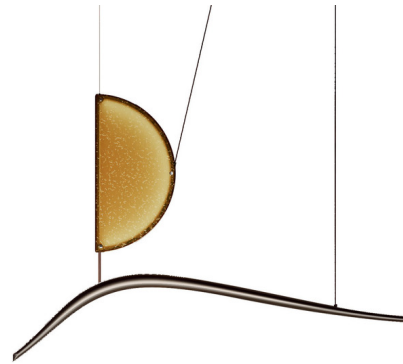

Lightology

lightology.com
866-954-4489
04-24-26

Project: _____

Company: _____

Location: _____ Fixture Type: _____

SPEC #: **ILP1518415**

Approved On: _____ Approved By: _____

Borealis Linear Pendant By Italtamp

Description

Equal parts lighting fixture and abstract sculpture, the Borealis Linear Pendant makes a stunning centerpiece over a dining table, counter, or in an entryway. The organically curved metal frame recalls the dance-like movements of the Northern Lights, and an artisan glass half-circle evokes the moon for a dazzling accent.

Shown in shiny midnight grey / amber

Specifications

COLOR	Amber
BODY FINISH	Shiny Midnight Grey
WATTAGE	26W
DIMMER	Not Dimmable
DIMENSIONS	50"L x 2"W x 34"H
INTEGRATED LED MODULE	1 x LED/26W/120V LED

Technical Information