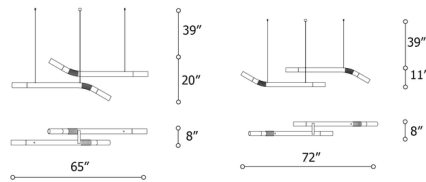

Lightology

lightology.com
866-954-4489
04-24-26

Project: _____

Company: _____

Location: _____ Fixture Type: _____

SPEC #: **ILP1518420**

Approved On: _____ Approved By: _____

Cantabrina Double Linear Pendant By Italtamp

Description

The Cantabrina Double Linear Pendant features a pair of cylindrical pendants capped on either end with glossy white glass diffusers. The pendants' tubular structures feature upward or downward bends, with a ridged texture at the elbow adding an intriguing twist to the design. Recalling the look of piping or ductwork, Cantabrina offers a more refined, modern aesthetic than a typical industrial-inspired fixture.

Shown in matte ocean blue / glossy white

Specifications

COLOR Glossy White
BODY FINISH Matte Ocean Blue
WATTAGE 40W
DIMMER Standard 120V
DIMENSIONS 72"L x 8"W x 11"H
BULB NOT INCLUDED 4 x A19/Medium (E26)/10W/120V LED

Technical Information

PRODUCT DIMENSIONS Cord Length: 39"

CLICK TO VIEW PRODUCT

Notes: