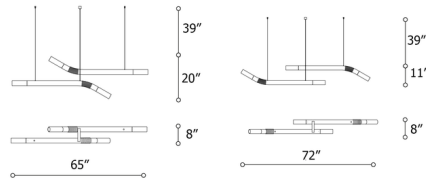

Lightology

lightology.com
866-954-4489
07-02-26

Project: _____

Company: _____

Location: _____ Fixture Type: _____

SPEC #: **ILP1518420**

Approved On: _____ Approved By: _____

Cantabrina Double Linear Pendant By Italtamp

Description

The Cantabrina Double Linear Pendant features a pair of cylindrical pendants capped on either end with glossy white glass diffusers. The pendants' tubular structures feature upward or downward bends, with a ridged texture at the elbow adding an intriguing twist to the design. Recalling the look of piping or ductwork, Cantabrina offers a more refined, modern aesthetic than a typical industrial-inspired fixture.

Shown in matte ocean blue / glossy white

Specifications

COLOR Glossy White
BODY FINISH Matte Ocean Blue
WATTAGE 40W
DIMMER Standard 120V
DIMENSIONS 72"L x 8"W x 11"H
BULB NOT INCLUDED 4 x A19/Medium (E26)/10W/120V LED

Technical Information

PRODUCT DIMENSIONS Cord Length: 39"

CLICK TO VIEW PRODUCT

Notes: