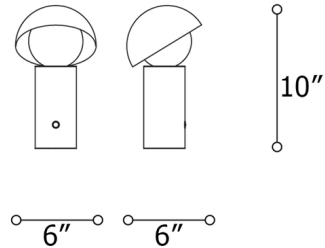

Description

The Aurora La Petite Portable Table Lamp features a white glass globe diffuser set within an angled dome for a playful, geometric look. This rechargeable cordless lamp can be moved freely to create the perfect ambiance in any space. Aurora is available in a variety of retro-inspired pastel colors. Dimmer switch located on base.

Shown in cappuccino

Specifications

COLOR	Cappuccino
BODY FINISH	N/A
WATTAGE	2.2W
DIMMER	Included
DIMENSIONS	6"W x 10"H
INTEGRATED LED MODULE	1 x LED/2.2W/120V LED

Technical Information

COLOR RENDERING	80 CRI
LAMP COLOR	3000K
LUMENS/WATT	113.64
LUMINOUS FLUX	250 lumens