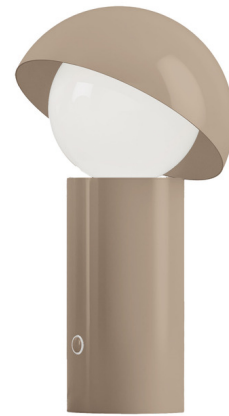

Lightology

lightology.com
866-954-4489
07-06-26

Project: _____
Company: _____
Location: _____ Fixture Type: _____
SPEC #: **ILP1518433**
Approved On: _____ Approved By: _____

Aurora La Petite Portable Table Lamp By Italtamp

Description

The Aurora La Petite Portable Table Lamp features a white glass globe diffuser set within an angled dome for a playful, geometric look. This rechargeable cordless lamp can be moved freely to create the perfect ambiance in any space. Aurora is available in a variety of retro-inspired pastel colors. Dimmer switch located on base.

Specifications

COLOR Cappuccino
BODY FINISH N/A
WATTAGE 2.2W
DIMMER Included
DIMENSIONS 6"W x 10"H
INTEGRATED LED MODULE 1 x LED/2.2W/120V LED

Technical Information

COLOR RENDERING 80 CRI
LAMP COLOR 3000K
LUMENS/WATT 113.64
LUMINOUS FLUX 250 lumens