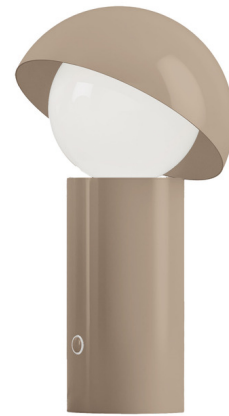

Lightology

lightology.com
866-954-4489
04-22-26

Project: _____

Company: _____

Location: _____ Fixture Type: _____

SPEC #: **ILP1518433**

Approved On: _____ Approved By: _____

Aurora La Petite Portable Table Lamp By Italtamp

Description

The Aurora La Petite Portable Table Lamp features a white glass globe diffuser set within an angled dome for a playful, geometric look. This rechargeable cordless lamp can be moved freely to create the perfect ambiance in any space. Aurora is available in a variety of retro-inspired pastel colors. Dimmer switch located on base.

Shown in cappuccino

Specifications

COLOR	Cappuccino
BODY FINISH	N/A
WATTAGE	2.2W
DIMMER	Included
DIMENSIONS	6"W x 10"H
INTEGRATED LED MODULE	1 x LED/2.2W/120V LED

Technical Information

COLOR RENDERING	80 CRI
LAMP COLOR	3000K
LUMENS/WATT	113.64
LUMINOUS FLUX	250 lumens