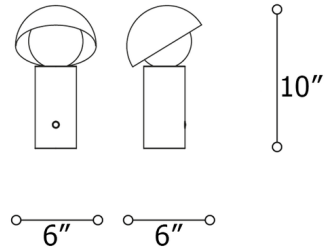

CLICK TO VIEW PRODUCT

Notes: