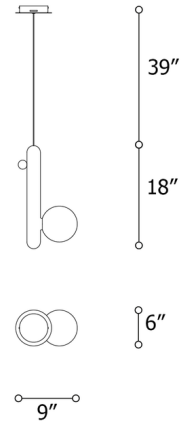

Shown in matte midnight grey / white