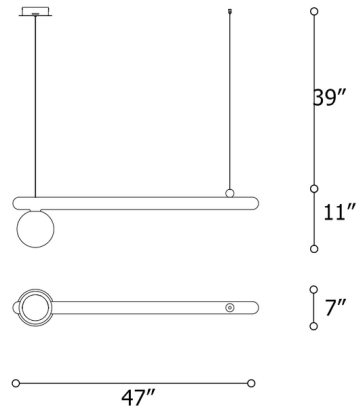

Shown in shiny lava red / white