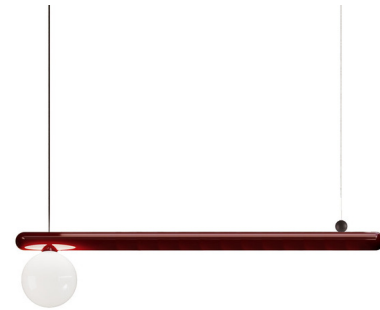

Lightology

lightology.com
866-954-4489
07-01-26

Project: _____

Company: _____

Location: _____ Fixture Type: _____

SPEC #: **ILP1518437**

Approved On: _____ Approved By: _____

Gocce Linear Pendant

By Italtamp

Description

The Gocce Linear Pendant was inspired by a fortune teller's crystal ball, reimagined as a playful, minimalist lighting fixture. The white glass sphere appears to float in mid-air as it bathes the room in warm, diffused light. The globe is attached to a cylindrical polymer body, which adds an extra dimension to the design.

Specifications

COLOR White
BODY FINISH Shiny Lava Red
WATTAGE 14.2W
DIMMER Not Dimmable
DIMENSIONS 47"L x 7"W x 11"H
INTEGRATED LED MODULE 1 x LED/14.2W/120V LED

Technical Information

COLOR RENDERING 90 CRI
LAMP COLOR 3000K
LUMENS/WATT 84.23
LUMINOUS FLUX 1196 lumens

Shown in shiny lava red / white

CLICK TO VIEW PRODUCT

Notes: