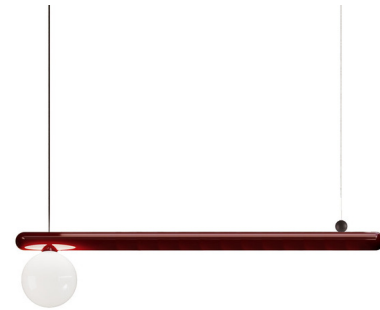

Lightology

lightology.com
866-954-4489
04-23-26

Project: _____

Company: _____

Location: _____ Fixture Type: _____

SPEC #: **ILP1518437**

Approved On: _____ Approved By: _____

Gocce Linear Pendant

By Italtamp

Description

The Gocce Linear Pendant was inspired by a fortune teller's crystal ball, reimagined as a playful, minimalist lighting fixture. The white glass sphere appears to float in mid-air as it bathes the room in warm, diffused light. The globe is attached to a cylindrical polymer body, which adds an extra dimension to the design.

Specifications

COLOR White
BODY FINISH Shiny Lava Red
WATTAGE 14.2W
DIMMER Not Dimmable
DIMENSIONS 47"L x 7"W x 11"H
INTEGRATED LED MODULE 1 x LED/14.2W/120V LED

Technical Information

COLOR RENDERING 90 CRI
LAMP COLOR 3000K
LUMENS/WATT 84.23
LUMINOUS FLUX 1196 lumens

Shown in shiny lava red / white

CLICK TO VIEW PRODUCT

Notes: