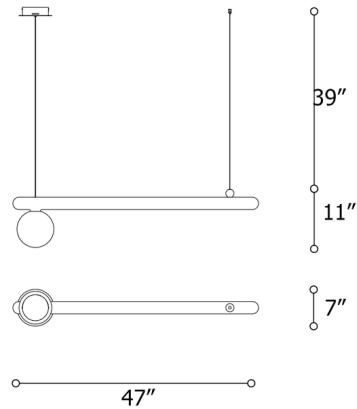

Shown in shiny lava red / white