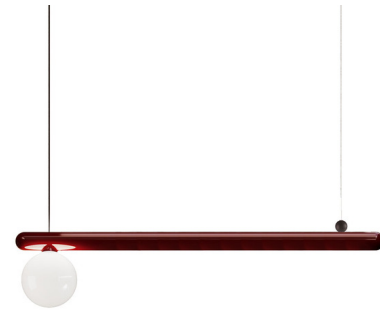

Lightology

lightology.com
866-954-4489
04-23-26

Project: _____

Company: _____

Location: _____ Fixture Type: _____

SPEC #: **ILP1518437**

Approved On: _____ Approved By: _____

Gocce Linear Pendant By Italtamp

Description

The Gocce Linear Pendant was inspired by a fortune teller's crystal ball, reimagined as a playful, minimalist lighting fixture. The white glass sphere appears to float in mid-air as it bathes the room in warm, diffused light. The globe is attached to a cylindrical polymer body, which adds an extra dimension to the design.

Specifications

COLOR White
BODY FINISH Shiny Lava Red
WATTAGE 14.2W
DIMMER Not Dimmable
DIMENSIONS 47"L x 7"W x 11"H
INTEGRATED LED MODULE 1 x LED/14.2W/120V LED

Technical Information

COLOR RENDERING 90 CRI
LAMP COLOR 3000K
LUMENS/WATT 84.23
LUMINOUS FLUX 1196 lumens

Shown in shiny lava red / white

CLICK TO VIEW PRODUCT

Notes: