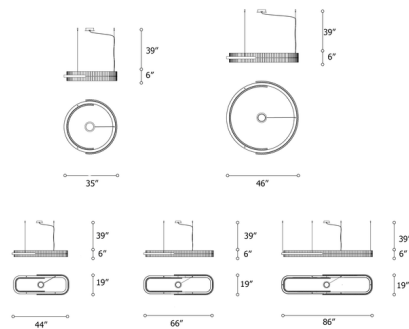

CLICK TO VIEW PRODUCT

Notes: