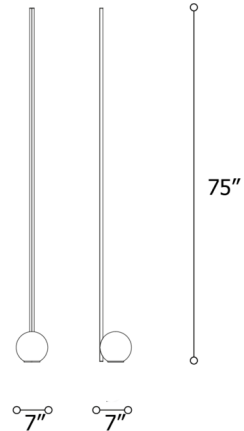

Lightology

lightology.com
866-954-4489
06-22-26

Project: _____

Company: _____

Location: _____ Fixture Type: _____

SPEC #: **ILP1518447**

Approved On: _____ Approved By: _____

Regolo Floor Lamp By Italmamp

Description

The Regolo Floor Lamp offers a minimalist expression composed of simple geometric forms. A marble sphere base supports the slim, vertical metal bar for an intriguing contrast of shapes and materials.

Specifications

COLOR . . . . . White Marble
BODY FINISH . . . . . Matte Champagne
WATTAGE 32W
DIMMER . . . . . Included
DIMENSIONS . . . . . 7"W x 75"H
INTEGRATED LED MODULE . . . . . 1 x LED/32W/120V LED

Technical Information

COLOR RENDERING . . . . . 90 CRI
LAMP COLOR 3000K
LUMENS/WATT 121.88
LUMINOUS FLUX . . . . . 3900 lumens

CLICK TO VIEW PRODUCT

Notes: