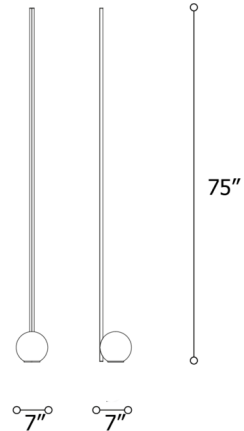

### Description

The Regolo Floor Lamp offers a minimalist expression composed of simple geometric forms. A marble sphere base supports the slim, vertical metal bar for an intriguing contrast of shapes and materials.

### Specifications

COLOR . . . . . White Marble  
BODY FINISH . . . . . Matte Champagne  
WATTAGE . . . . . 32W  
DIMMER . . . . . Included  
DIMENSIONS . . . . . 7"W x 75"H  
INTEGRATED LED MODULE . . . . . 1 x LED/32W/120V LED