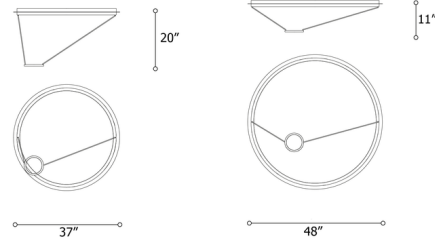

CLICK TO VIEW PRODUCT

Notes: