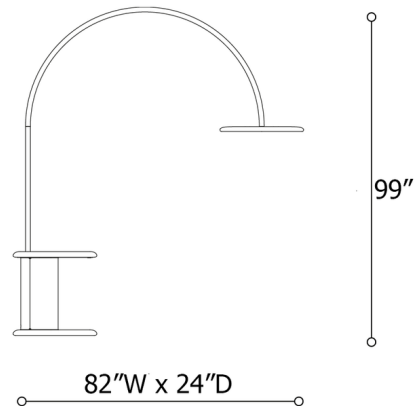

Shown in gloss white / white marble

Notes:

CLICK TO VIEW PRODUCT