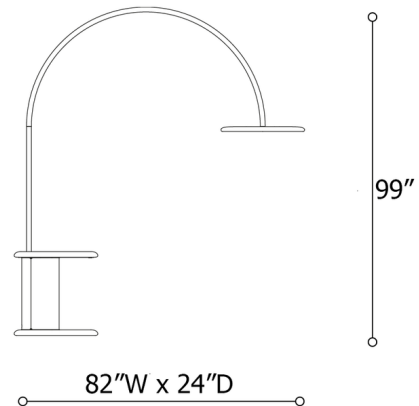

Shown in gloss white / white marble

Notes:

CLICK TO VIEW PRODUCT