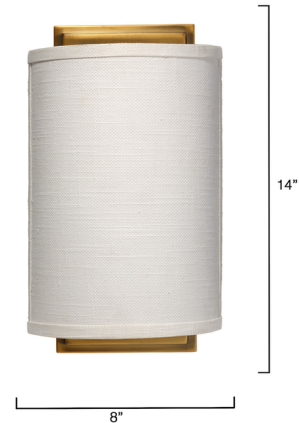

CLICK TO VIEW PRODUCT

Notes: