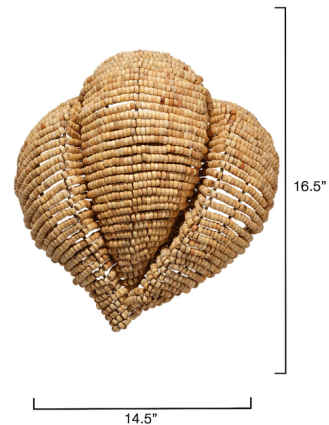

Lightology

lightology.com
866-954-4489
07-06-26

Project: _____
Company: _____
Location: _____ Fixture Type: _____
SPEC #: **JYC1518472**
Approved On: _____ Approved By: _____

Anguilla Wall Sconce By Jamie Young Company

(65)

Description

Overflowing with charm, the delightful Anguilla Wall Sconce will enliven any room when hung individually, in multiples down a hallway, or mixed into a gallery wall. Each is beautifully crafted of small mango-wood beads strung on strong metal wire. Every bead is as unique as the natural wood material, and these variances in shading, size, and finish create mesmerizing one-of-a-kind patterns, ensuring that no two are identical.

Shown in antique brass / natural

Specifications

COLOR	Natural
BODY FINISH	Antique Brass
WATTAGE	7W
DIMMER	Standard 120V
DIMENSIONS	14.5"W x 16.5"H x 6.5"D
BULB NOT INCLUDED	1 x G16.5/Candelabra (E12)/7W/120V LED
COUNTRY OF ORIGIN	India