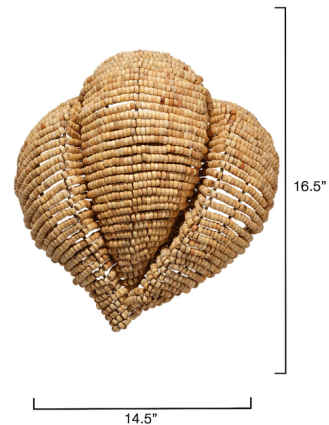

Lightology

lightology.com
866-954-4489
05-17-26

Project: _____
Company: _____
Location: _____ Fixture Type: _____
SPEC #: **JYC1518472**
Approved On: _____ Approved By: _____

Anguilla Wall Sconce By Jamie Young Company

(65)

Description

Overflowing with charm, the delightful Anguilla Wall Sconce will enliven any room when hung individually, in multiples down a hallway, or mixed into a gallery wall. Each is beautifully crafted of small mango-wood beads strung on strong metal wire. Every bead is as unique as the natural wood material, and these variances in shading, size, and finish create mesmerizing one-of-a-kind patterns, ensuring that no two are identical.

Shown in antique brass / natural

Specifications

COLOR	Natural
BODY FINISH	Antique Brass
WATTAGE	7W
DIMMER	Standard 120V
DIMENSIONS	14.5"W x 16.5"H x 6.5"D
BULB NOT INCLUDED	1 x G16.5/Candelabra (E12)/7W/120V LED
COUNTRY OF ORIGIN	India