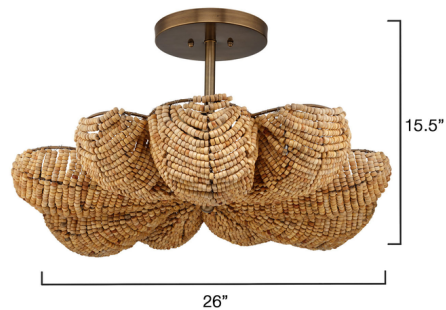

Lightology

lightology.com
866-954-4489
07-07-26

Project: _____
Company: _____
Location: _____ Fixture Type: _____
SPEC #: **JYC1518474**
Approved On: _____ Approved By: _____

Anguilla Semi Flush Ceiling Light By Jamie Young Company

(65)

Description

Overflowing with charm, the Anguilla Semi Flush Ceiling Light will enliven any room that needs brightening. Try hanging over a dining table or breakfast nook. Each is beautifully crafted of dozens of small mango-wood beads strung on strong metal wire. Every bead is as unique as its natural material, and these variances in shading, size, and finish create mesmerizing one-of-a-kind patterns, ensuring that no two are identical.

Shown in antique brass / natural

Specifications

COLOR Natural
BODY FINISH Antique Brass
WATTAGE 27W
DIMMER Standard 120V
DIMENSIONS 26"W x 15.5"H
BULB NOT INCLUDED 3 x A19/Medium (E26)/9W/120V LED
COUNTRY OF ORIGIN India

Technical Information

PRODUCT DIMENSIONS Rod Length: 3"

CLICK TO VIEW PRODUCT

Notes: