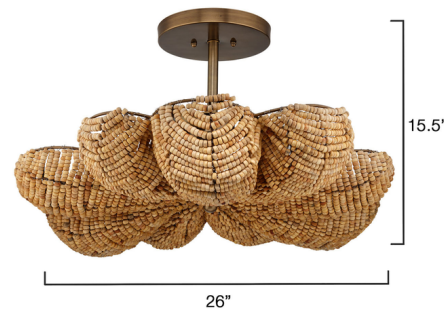

Lightology

lightology.com
866-954-4489
05-19-26

Project: _____
Company: _____
Location: _____ Fixture Type: _____
SPEC #: **JYC1518474**
Approved On: _____ Approved By: _____

Anguilla Semi Flush Ceiling Light By Jamie Young Company

(65)

Description

Overflowing with charm, the Anguilla Semi Flush Ceiling Light will enliven any room that needs brightening. Try hanging over a dining table or breakfast nook. Each is beautifully crafted of dozens of small mango-wood beads strung on strong metal wire. Every bead is as unique as its natural material, and these variances in shading, size, and finish create mesmerizing one-of-a-kind patterns, ensuring that no two are identical.

Shown in antique brass / natural

Specifications

COLOR	Natural
BODY FINISH	Antique Brass
WATTAGE	27W
DIMMER	Standard 120V
DIMENSIONS	26"W x 15.5"H
BULB NOT INCLUDED	3 x A19/Medium (E26)/9W/120V LED
COUNTRY OF ORIGIN	India

Technical Information

PRODUCT DIMENSIONS	Rod Length: 3"
--------------------	----------------

CLICK TO VIEW PRODUCT

Notes: