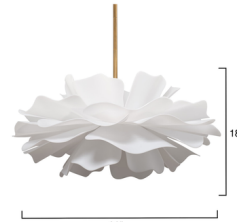

By Jamie Young Company

(65)

Description

Bursting with beauty, the Zinnia Chandelier was inspired by flowering zinnias in bloom. Each is masterfully hand-crafted of frosted white acrylic, with antiqued brass hardware providing the perfect counterpoint. Exuberant and graceful, the large petals softly diffuse the light from the bulb nestled within. Whether it's above a kitchen island, or in an entry, they are certain to delight.

Specifications

COLOR White
BODY FINISH Antique Brass
WATTAGE 10W
DIMMER Standard 120V
DIMENSIONS 22"W x 11"H
BULB NOT INCLUDED 4 x JCD/G9/2.5W/120V LED
BULB NOT INCLUDED 1 x A19/Medium (E26)/120V LED
COUNTRY OF ORIGIN China

Shown in antique brass / white

CLICK TO VIEW PRODUCT

Notes: