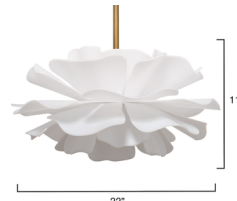

CLICK TO VIEW PRODUCT

Notes: