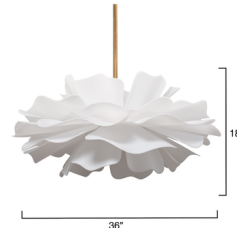

CLICK TO VIEW PRODUCT

Notes: