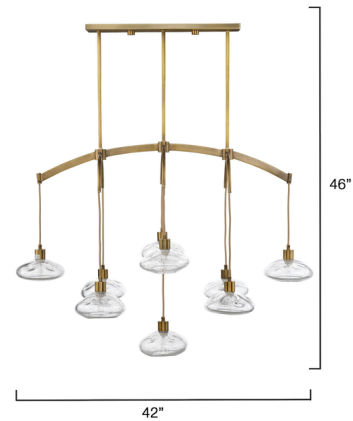

(65)

Description

Light and airy, the Reservoir Chandelier's composition is simple: nine blown glass shades, warm antiqued brass iron, and plenty of style. Over a sleek dining table, the look is clean and contemporary, and the minimalistic esthetic provides maximum impact. As always in designs this simple, the craftsmanship is on full display. Each of ours is artisan made and hand blown, and no two will be identical.

Specifications

COLOR Clear Seeded
BODY FINISH Antique Brass
WATTAGE 36W
DIMMER Standard 120V
DIMENSIONS 42"W x 46"H
BULB NOT INCLUDED 9 x B10/Candelabra (E12)/4W/120V LED
COUNTRY OF ORIGIN China

Shown in antique brass / clear seeded