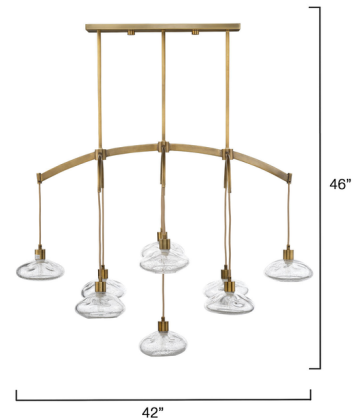

(65)

Description

Light and airy, the Reservoir Chandelier's composition is simple: nine blown glass shades, warm antiqued brass iron, and plenty of style. Over a sleek dining table, the look is clean and contemporary, and the minimalistic esthetic provides maximum impact. As always in designs this simple, the craftsmanship is on full display. Each of ours is artisan made and hand blown, and no two will be identical.

Specifications

COLOR Clear Seeded
BODY FINISH Antique Brass
WATTAGE 36W
DIMMER Standard 120V
DIMENSIONS 42"W x 46"H
BULB NOT INCLUDED 9 x B10/Candelabra (E12)/4W/120V LED
COUNTRY OF ORIGIN China

Shown in antique brass / clear seeded