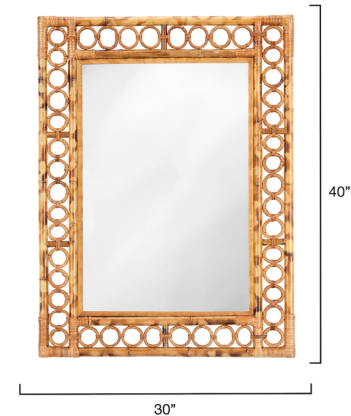

### Description

This easy breezy wall mirror is very easy on the eyes! The Marche Mirror has a tropically inspired, bamboo frame that features artisan crafted concentric circles and was designed to highlight the soft patterns and markings found naturally in the fast-growing plant. It is fully backed and can be hung horizontally or vertically. No two will be identical.

### Specifications

COLOR	N/A
BODY FINISH	N/A
WATTAGE	N/A
DIMMER	N/A
DIMENSIONS	30"W x 40"H x 1"D
BULB	N/A
COUNTRY OF ORIGIN	Viet Nam

CLICK TO VIEW PRODUCT

Notes: