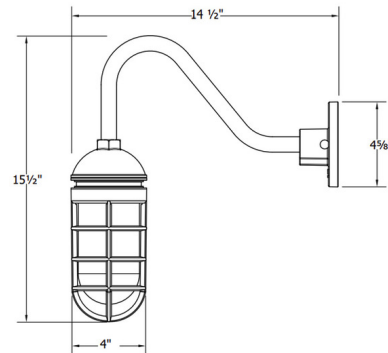

Description

The Vaportite Gooseneck Outdoor Wall Light with Clear Glass brings a bold industrial style to your exterior space. The smooth gooseneck frame is complemented with a nautical inspired cage and a clear glass jar that casts warm shadows of light across your area. A polyester powder coat finish provides color retention and scratch resistance. NOTE: All options offered have clear glass, but all images are shown with frost glass. No images available for clear glass.

Shown in forest green / clear

Specifications

COLOR	Clear
BODY FINISH	Forest Green
WATTAGE	17W
DIMMER	Standard 120V
DIMENSIONS	4"W x 15.5"H x 14.5"D
BULB NOT INCLUDED	1 x A19/Medium (E26)/17W/120V LED
OTHER BULB OPTIONS	A19/Medium (E26)/100W/120V Incandescent
COUNTRY OF ORIGIN	United States