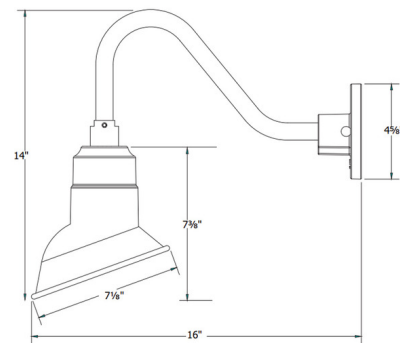

Description

The Angle Outdoor Gooseneck Dome Wall Light brings a traditional 1920's industrial look to your exterior space. The vintage look of gooseneck arm and angled dome shaped shade, lined in white, cast warm light against the space on which it is mounted. The polyester powder coat finish provides color retention and scratch resistance.

Shown in galvanized

Specifications

COLOR	N/A
BODY FINISH	Galvanized
WATTAGE	17W
DIMMER	Standard 120V
DIMENSIONS	7.125"W x 14"H x 16"D
BULB NOT INCLUDED	1 x A19/Medium (E26)/17W/120V LED
COUNTRY OF ORIGIN	United States