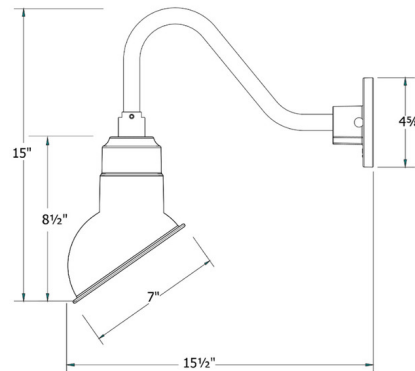

Description

The Emblem Outdoor Small Gooseneck Wall Light brings a clean industrial vibe, inspired by 1920's industrial lighting, to your exterior space. The angled, rounded shade, lined in white, casts warm shadows across your area. The polyester powder coat finish provides color retention and scratch resistance.

Shown in barn red

Specifications

COLOR N/A
BODY FINISH Barn Red
WATTAGE 17W
DIMMER Standard 120V
DIMENSIONS 7"W x 15"H x 15.5"D
BULB NOT INCLUDED 1 x A19/Medium (E26)/17W/120V LED
COUNTRY OF ORIGIN United States