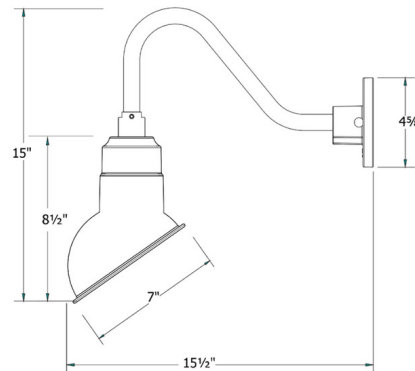

Description

The Emblem Outdoor Small Gooseneck Wall Light brings a clean industrial vibe, inspired by 1920's industrial lighting, to your exterior space. The angled, rounded shade, lined in white, casts warm shadows across your area. The polyester powder coat finish provides color retention and scratch resistance.

Shown in barn red

Specifications

COLOR	N/A
BODY FINISH	Barn Red
WATTAGE	17W
DIMMER	Standard 120V
DIMENSIONS	7"W x 15"H x 15.5"D
BULB NOT INCLUDED	1 x A19/Medium (E26)/17W/120V LED
COUNTRY OF ORIGIN	United States