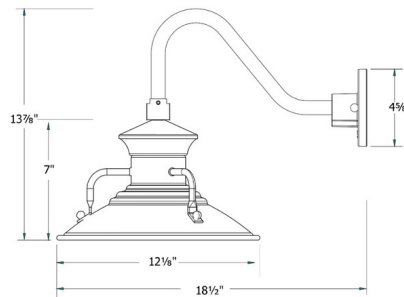

Specifications

COLOR	N/A
BODY FINISH	White
WATTAGE	17W
DIMMER	Standard 120V
DIMENSIONS	12.125"W x 13.875"H x 18.5"D
BULB NOT INCLUDED	1 x A19/Medium (E26)/17W/120V LED
COUNTRY OF ORIGIN	United States

Technical Information

PRODUCT DIMENSIONS	Backplate: 4.625" Diameter
--------------------	----------------------------

Shown in white

CLICK TO VIEW PRODUCT

Notes: