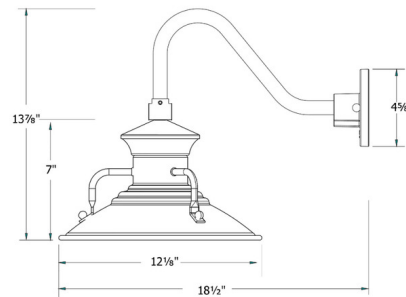

Description

The Homestead Short Gooseneck Outdoor Wall Light adds the look of modern farmhouse with hints of industrialism to your exterior space. The vintage curved arm and decorative cone shade, lined in white, cast warm light around your area. The polyester powder coat finish provides color retention and scratch resistance.

Shown in white

Specifications

COLOR	N/A
BODY FINISH	White
WATTAGE	17W
DIMMER	Standard 120V
DIMENSIONS	12.125"W x 13.875"H x 18.5"D
BULB NOT INCLUDED	1 x A19/Medium (E26)/17W/120V LED
COUNTRY OF ORIGIN	United States

Technical Information

PRODUCT DIMENSIONS	Backplate: 4.625" Diameter
--------------------	----------------------------

CLICK TO VIEW PRODUCT

Notes: