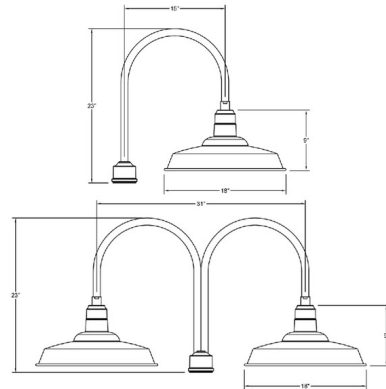

### Description

The Warehouse Outdoor Post Light brings a bold industrial vibe, inspired by 1920's industrial lighting, to your exterior space. The stepped shade, lined in white, casts warm light across your area. A polyester powder coat finish provides color retention and scratch resistance. Note: Specify a 3 inch or 4 inch post cup that attaches to a 3 or 4 inch post, sold separately. Standard 3 inch post is sold separately below.

### Specifications

COLOR	N/A
BODY FINISH	Black
WATTAGE	17W
DIMMER	Standard 120V
DIMENSIONS	24"W x 23"H
BULB NOT INCLUDED	1 x A19/Medium (E26)/17W/120V LED
COUNTRY OF ORIGIN	United States

CLICK TO VIEW PRODUCT