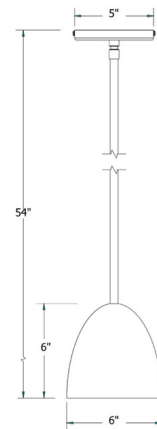

Specifications

COLOR	N/A
BODY FINISH	Black
WATTAGE	17W
DIMMER	Standard 120V
DIMENSIONS	6"W x 6"H
BULB NOT INCLUDED	1 x A19/Medium (E26)/17W/120V LED
COUNTRY OF ORIGIN	United States

Technical Information

PRODUCT DIMENSIONS Downrods: One 6", Two 12", and One 18" Included

Shown in black

CLICK TO VIEW PRODUCT

Notes: