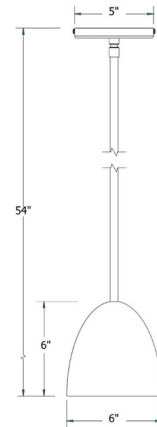

### Specifications

COLOR	N/A
BODY FINISH	Black
WATTAGE	17W
DIMMER	Standard 120V
DIMENSIONS	6"W x 6"H
BULB NOT INCLUDED	1 x A19/Medium (E26)/17W/120V LED
COUNTRY OF ORIGIN	United States

### Technical Information

PRODUCT DIMENSIONS . . . . . Downrods: One 6", Two 12", and One 18" Included

Shown in black

CLICK TO VIEW PRODUCT

Notes: