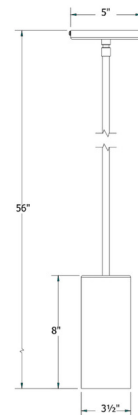

Specifications

COLOR	N/A
BODY FINISH	Barn Red
WATTAGE	17W
DIMMER	Standard 120V
DIMENSIONS	3.5"W x 8"H
BULB NOT INCLUDED	1 x A19/Medium (E26)/17W/120V LED
COUNTRY OF ORIGIN	United States

Technical Information

PRODUCT DIMENSIONS Downrods: One 6", Two 12", and One 18" Included

Shown in barn red

CLICK TO VIEW PRODUCT

Notes: