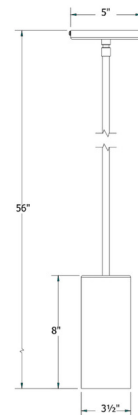

Specifications

COLOR N/A
BODY FINISH Barn Red
WATTAGE 17W
DIMMER Standard 120V
DIMENSIONS 3.5"W x 8"H
BULB NOT INCLUDED 1 x A19/Medium (E26)/17W/120V LED
COUNTRY OF ORIGIN United States

Technical Information

PRODUCT DIMENSIONS Downrods: One 6", Two 12", and One 18" Included

Shown in barn red

CLICK TO VIEW PRODUCT

Notes: