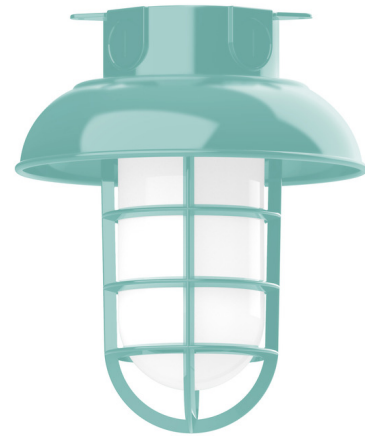

Lightology

lightology.com
866-954-4489
04-24-26

Project: _____
Company: _____
Location: _____ Fixture Type: _____
SPEC #: **MLW1519005**
Approved On: _____ Approved By: _____

Vaportite Dome Cap Outdoor Ceiling Flush Light By Montclair Light Works

Description

The Vaportite Dome Cap Outdoor Ceiling Flush Light with Clear Glass brings a bold industrial style to your exterior space. The smooth frame is complemented with a nautical inspired cage and a glass jar with a dome cap that has a white powder coat interior, casting warm light across your space. A polyester powder coat finish provides color retention and scratch resistance. NOTE: All options offered have clear glass, but all images are shown with frost glass. No images available for clear glass.

Shown in sea green / clear

Specifications

COLOR	Clear
BODY FINISH	Sea Green
WATTAGE	17W
DIMMER	Standard 120V
DIMENSIONS	8"W x 9.5"H
BULB NOT INCLUDED	1 x A19/Medium (E26)/17W/120V LED
COUNTRY OF ORIGIN	United States