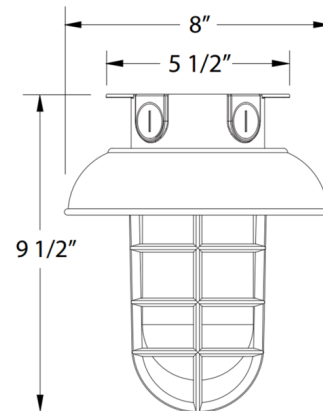

By Montclair Light Works

Description

The Vaportite Dome Cap Outdoor Ceiling Flush Light with Clear Glass brings a bold industrial style to your exterior space. The smooth frame is complemented with a nautical inspired cage and a glass jar with a dome cap that has a white powder coat interior, casting warm light across your space. A polyester powder coat finish provides color retention and scratch resistance. NOTE: All options offered have clear glass, but all images are shown with frost glass. No images available for clear glass.

Shown in sea green / clear

Specifications

COLOR	Clear
BODY FINISH	Sea Green
WATTAGE	17W
DIMMER	Standard 120V
DIMENSIONS	8"W x 9.5"H
BULB NOT INCLUDED	1 x A19/Medium (E26)/17W/120V LED
COUNTRY OF ORIGIN	United States