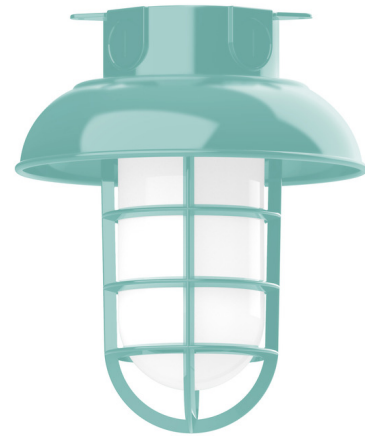

Lightology

lightology.com
866-954-4489
07-06-26

Project: _____
Company: _____
Location: _____ Fixture Type: _____
SPEC #: **MLW1519005**
Approved On: _____ Approved By: _____

Vaportite Dome Cap Outdoor Ceiling Flush Light

By Montclair Light Works

Description

The Vaportite Dome Cap Outdoor Ceiling Flush Light with Clear Glass brings a bold industrial style to your exterior space. The smooth frame is complemented with a nautical inspired cage and a glass jar with a dome cap that has a white powder coat interior, casting warm light across your space. A polyester powder coat finish provides color retention and scratch resistance. NOTE: All options offered have clear glass, but all images are shown with frost glass. No images available for clear glass.

Shown in sea green / clear

Specifications

COLOR	Clear
BODY FINISH	Sea Green
WATTAGE	17W
DIMMER	Standard 120V
DIMENSIONS	8"W x 9.5"H
BULB NOT INCLUDED	1 x A19/Medium (E26)/17W/120V LED
COUNTRY OF ORIGIN	United States