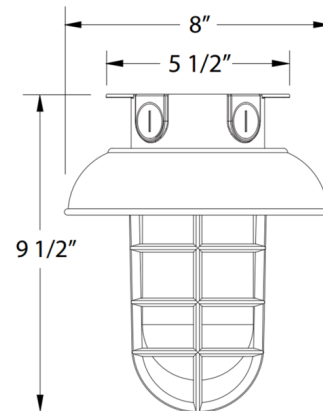

Description

The Vaportite Dome Cap Outdoor Ceiling Flush Light with Clear Glass brings a bold industrial style to your exterior space. The smooth frame is complemented with a nautical inspired cage and a glass jar with a dome cap that has a white powder coat interior, casting warm light across your space. A polyester powder coat finish provides color retention and scratch resistance. NOTE: All options offered have clear glass, but all images are shown with frost glass. No images available for clear glass.

Shown in sea green / clear

Specifications

COLOR	Clear
BODY FINISH	Sea Green
WATTAGE	17W
DIMMER	Standard 120V
DIMENSIONS	8"W x 9.5"H
BULB NOT INCLUDED	1 x A19/Medium (E26)/17W/120V LED
COUNTRY OF ORIGIN	United States