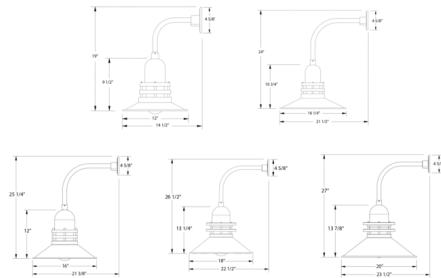

Specifications

COLOR . . . . . Clear
BODY FINISH . . . . . White
WATTAGE 17W
DIMMER . . . . . Standard 120V
DIMENSIONS . . . . . 12"W x 19"H x 14.5"D
BULB NOT INCLUDED . . . . . 1 x A19/Medium (E26)/17W/120V LED
COUNTRY OF ORIGIN . . . . . United States

CLICK TO VIEW PRODUCT

Notes: