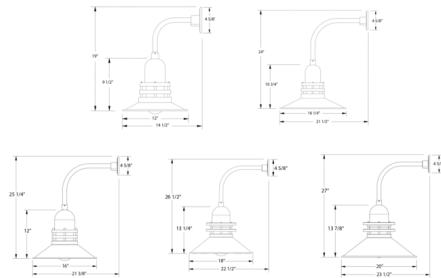

### Specifications

COLOR . . . . . Clear  
BODY FINISH . . . . . White  
WATTAGE . . . . . 17W  
DIMMER . . . . . Standard 120V  
DIMENSIONS . . . . . 12"W x 19"H x 14.5"D  
BULB NOT INCLUDED . . . . . 1 x A19/Medium (E26)/17W/120V LED  
COUNTRY OF ORIGIN . . . . . United States