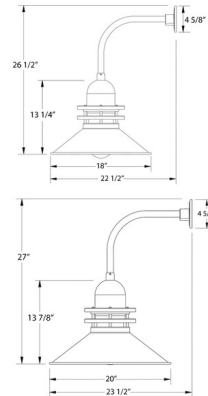

### Specifications

COLOR	Clear
BODY FINISH	Galvanized
WATTAGE	30W
DIMMER	Standard 120V
DIMENSIONS	18"W x 26.5"H x 22.5"D
BULB NOT INCLUDED	1 x A21/Medium (E26)/30W/120V LED
COUNTRY OF ORIGIN	United States