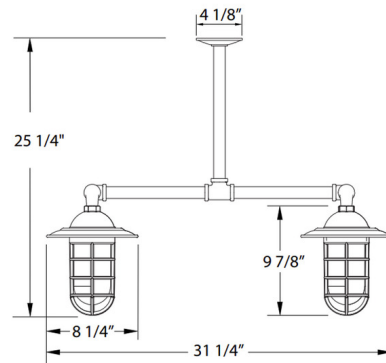

Lightology

lightology.com
866-954-4489
07-06-26

Project: _____

Company: _____

Location: _____ Fixture Type: _____

SPEC #: **MLW1519952**

Approved On: _____ Approved By: _____

Vaportite 4 Light Square Outside Pendant By Montclair Light Works

Description

The Vaportite 4 Light Square Outside Pendant with Clear Glass brings a bold industrial style to your exterior space. The smooth frame is complemented with glass jars surrounded by nautical inspired cages, each with a cap that has a white powder coat interior, casting warm light across your space. A polyester powder coat finish provides color retention and scratch resistance. Note: All options offered have clear glass, but all images are shown with frost glass. No images available for clear glass.

Shown in barn red / clear

Specifications

COLOR	Clear
BODY FINISH	Barn Red
WATTAGE	68W
DIMMER	Standard 120V
DIMENSIONS	31.25"W x 9.875"H
BULB NOT INCLUDED	4 x A19/Medium (E26)/17W/120V LED
COUNTRY OF ORIGIN	United States

Technical Information

PRODUCT DIMENSIONS Downrod: One 12" Included

CLICK TO VIEW PRODUCT

Notes: