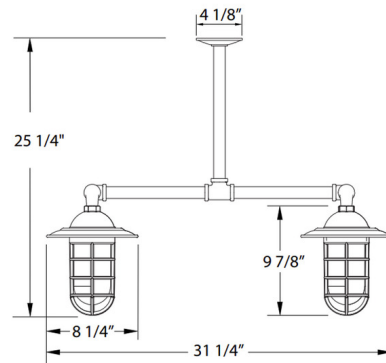

Shown in barn red / clear

Specifications

COLOR	Clear
BODY FINISH	Barn Red
WATTAGE	68W
DIMMER	Standard 120V
DIMENSIONS	31.25"W x 9.875"H
BULB NOT INCLUDED	4 x A19/Medium (E26)/17W/120V LED
COUNTRY OF ORIGIN	United States

Technical Information

PRODUCT DIMENSIONS . . . . . Downrod: One 12" Included

CLICK TO VIEW PRODUCT

Notes: