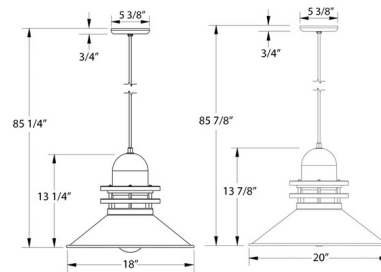

Shown in light blue / clear

Specifications

COLOR	Clear
BODY FINISH	Light Blue
WATTAGE	30W
DIMMER	Standard 120V
DIMENSIONS	18"W x 13.25"H
BULB NOT INCLUDED	1 x A21/Medium (E26)/30W/120V LED
COUNTRY OF ORIGIN	United States

Technical Information

PRODUCT DIMENSIONS Adjustable Black Cable Length: 72"

CLICK TO VIEW PRODUCT

Notes: