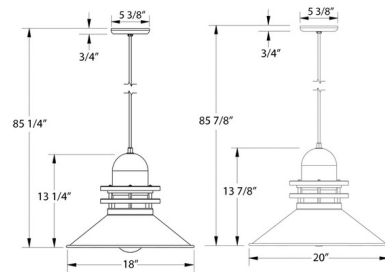

Shown in light blue / clear

Specifications

COLOR Clear
BODY FINISH Light Blue
WATTAGE 30W
DIMMER Standard 120V
DIMENSIONS 18"W x 13.25"H
BULB NOT INCLUDED 1 x A21/Medium (E26)/30W/120V LED
COUNTRY OF ORIGIN United States

Technical Information

PRODUCT DIMENSIONS Adjustable Black Cable Length: 72"

CLICK TO VIEW PRODUCT

Notes: