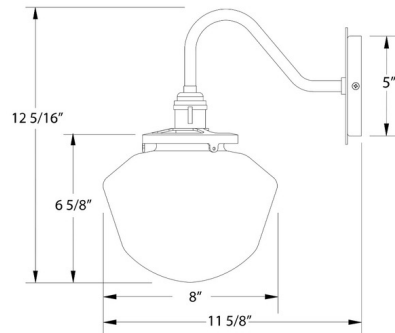

### Specifications

COLOR	Barn Red
BODY FINISH	Brushed Brass
WATTAGE	17W
DIMMER	Standard 120V
DIMENSIONS	8"W x 12.313"H x 11.625"D
BULB NOT INCLUDED	1 x A19/Medium (E26)/17W/120V LED
COUNTRY OF ORIGIN	United States