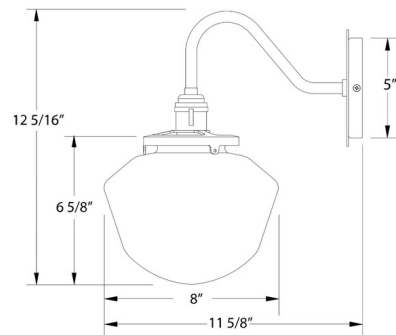

Lightology

lightology.com
866-954-4489
04-24-26

Project: _____

Company: _____

Location: _____ Fixture Type: _____

SPEC #: **MLW1520797**

Approved On: _____ Approved By: _____

Uno Curved Arm Schoolhouse Wall Sconce By Montclair Light Works

Shown in brushed brass / barn red

Specifications

COLOR Barn Red
BODY FINISH Brushed Brass
WATTAGE 17W
DIMMER Standard 120V
DIMENSIONS 8"W x 12.313"H x 11.625"D
BULB NOT INCLUDED 1 x A19/Medium (E26)/17W/120V LED
COUNTRY OF ORIGIN United States